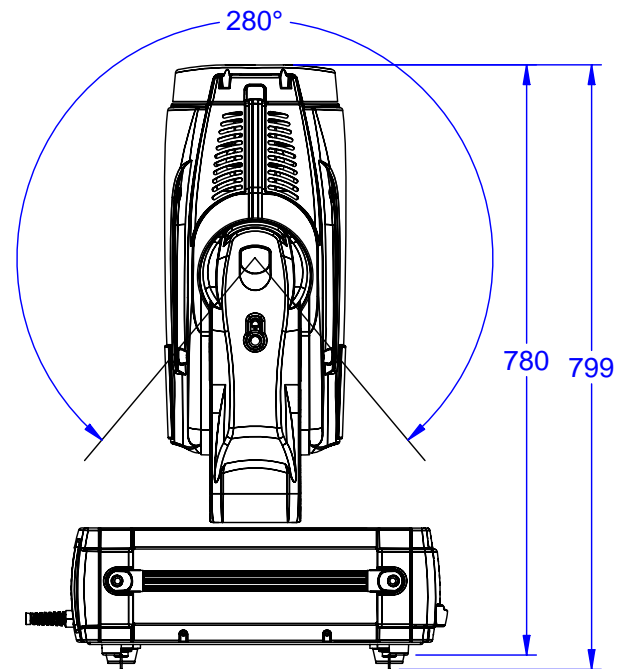

Pan movement range:530°

1:10

Tilt movement range:280°

PRODUCT: ColorWash 2500E AT		
TITLE: Dimensions		
DOCUMENT: All dimensions in mm.		
VERSION: 1	DATE: 13.3.2007	SHEET: 1 OF 1