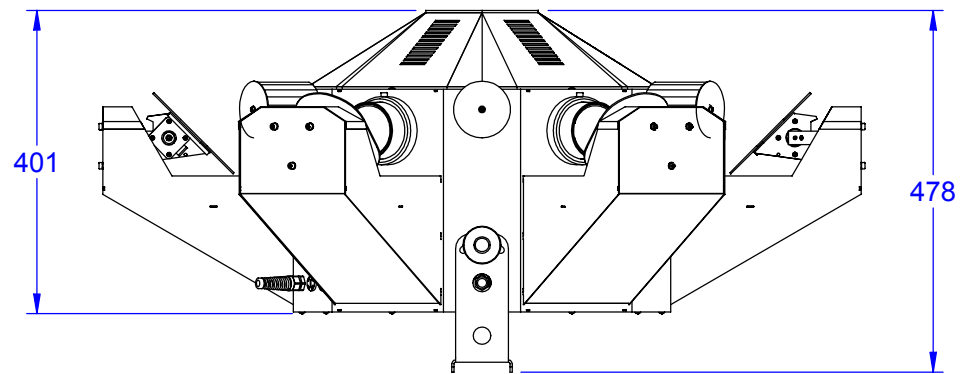

1:10

| | | |
|---------------------------------|-----------------|---------------|
| PRODUCT: Dominator 1200 XT | | |
| TITLE: Dimensions | | |
| DOCUMENT: All dimensions in mm. | | |
| VERSION: 1 | DATE: 23.4.2004 | SHEET: 1 OF 1 |