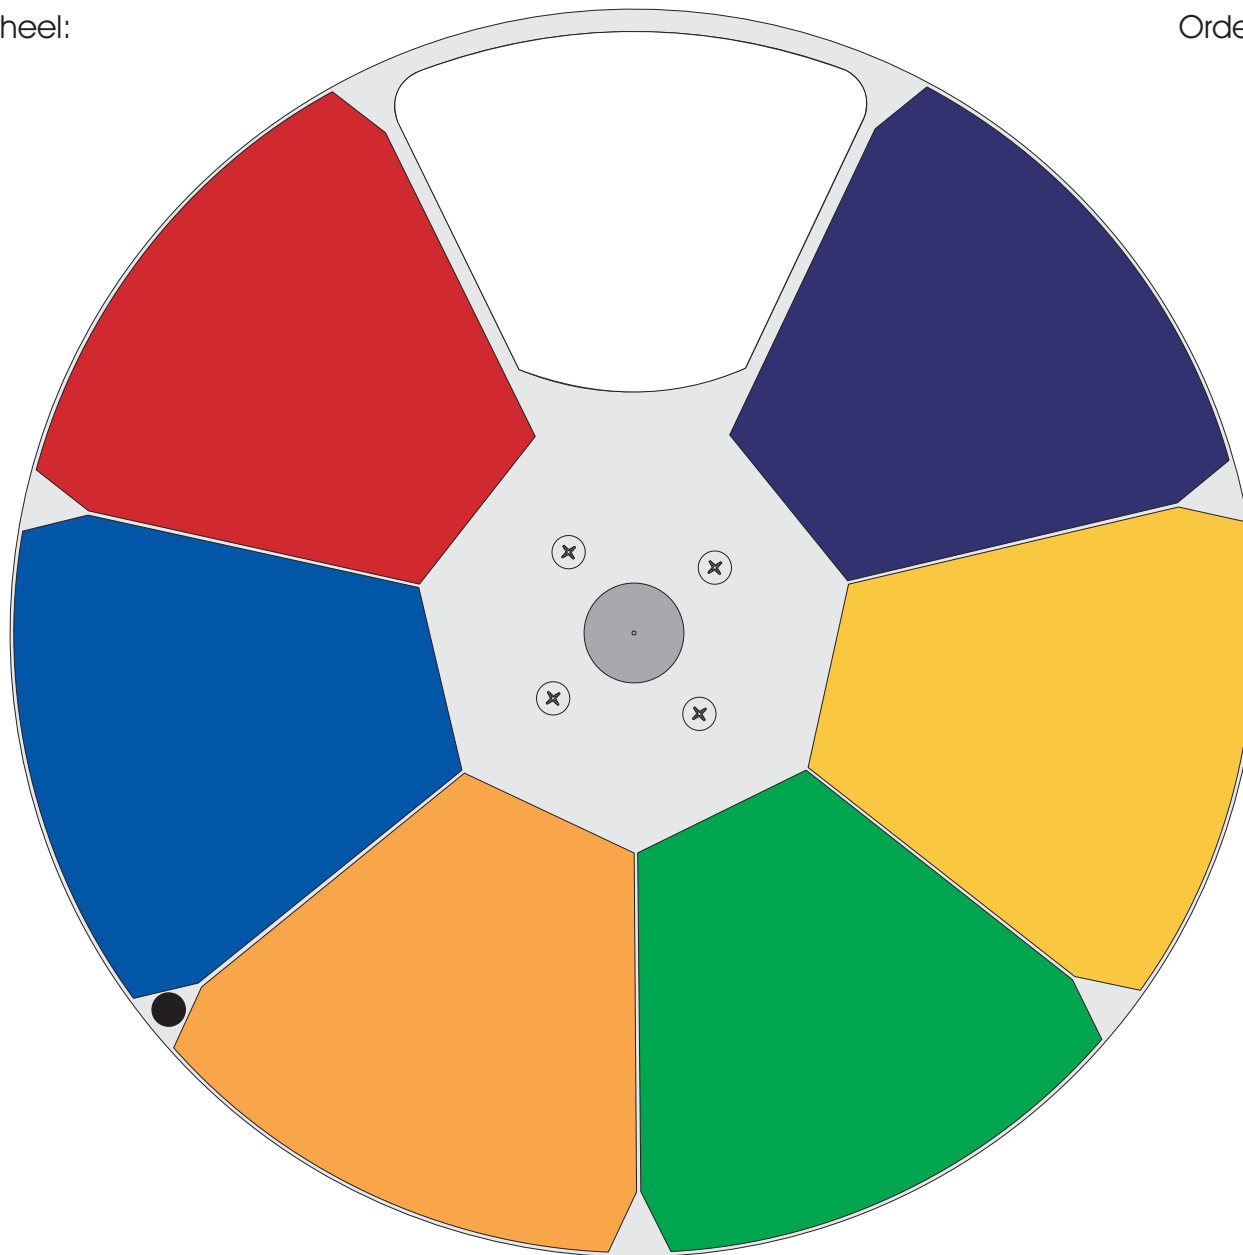

Ordering No. of assembled wheel:

99013283

Color 6+1 Robin MMX Spot

Ordering No. of clockwise from free:

14070344

14070343

14070342

14070341

14070340

14070339