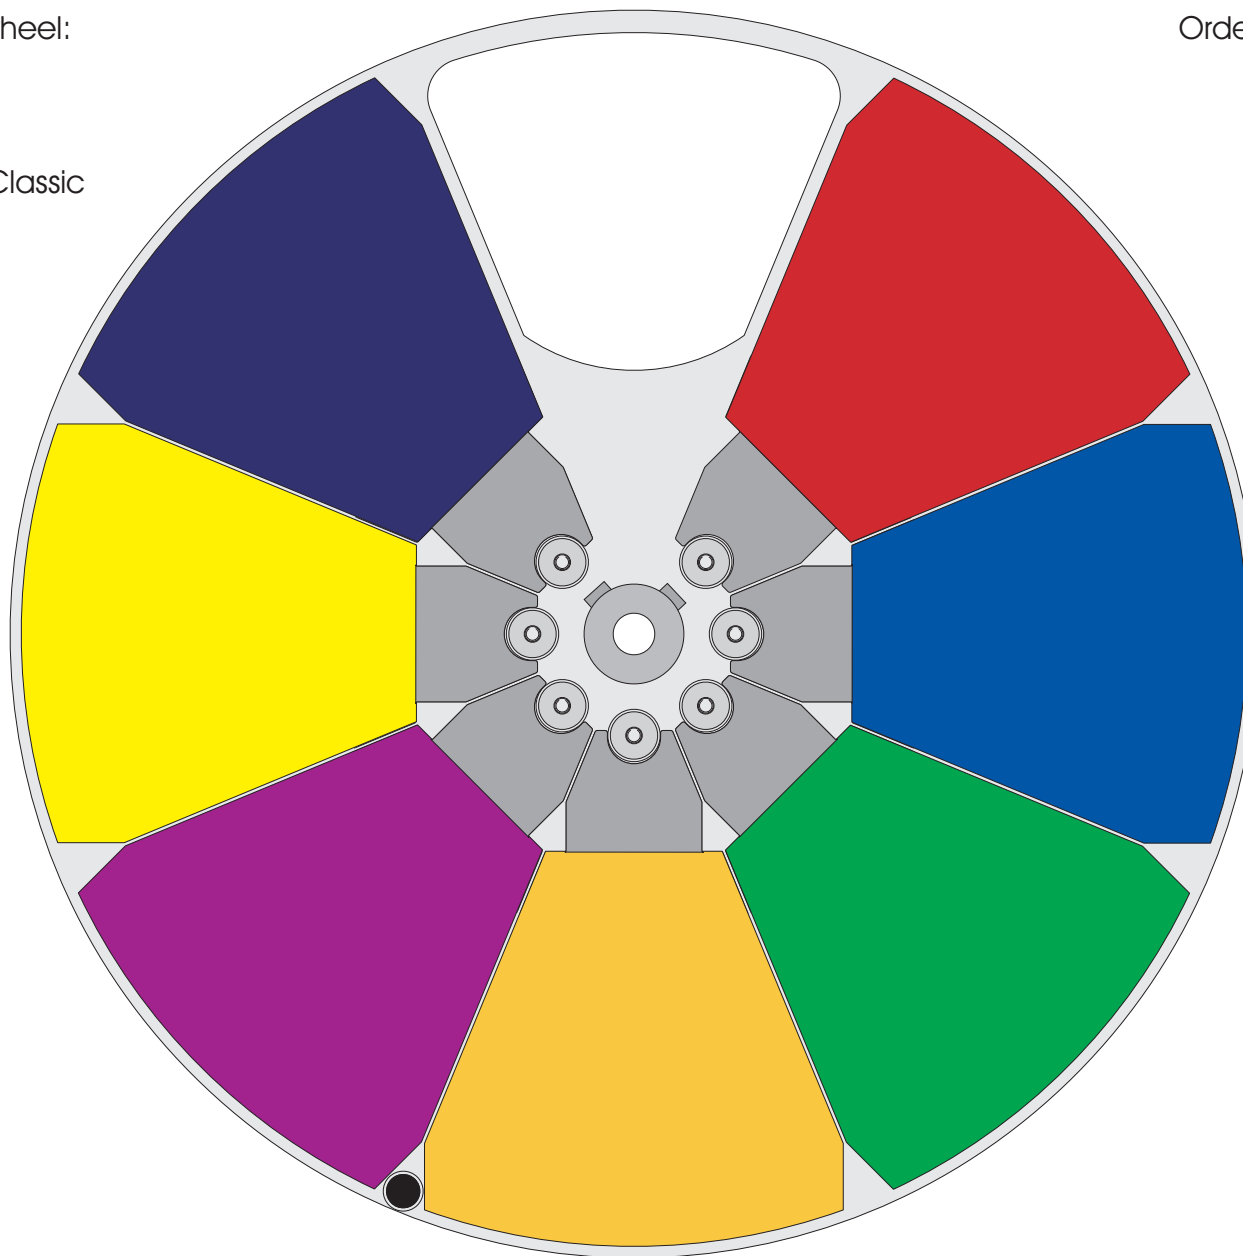

Ordering No. of assembled wheel:

99012857

Color 7+1 Robin 300 Beam Classic

Ordering No. of clockwise from free:

99011881

99011882

99011883

99011886