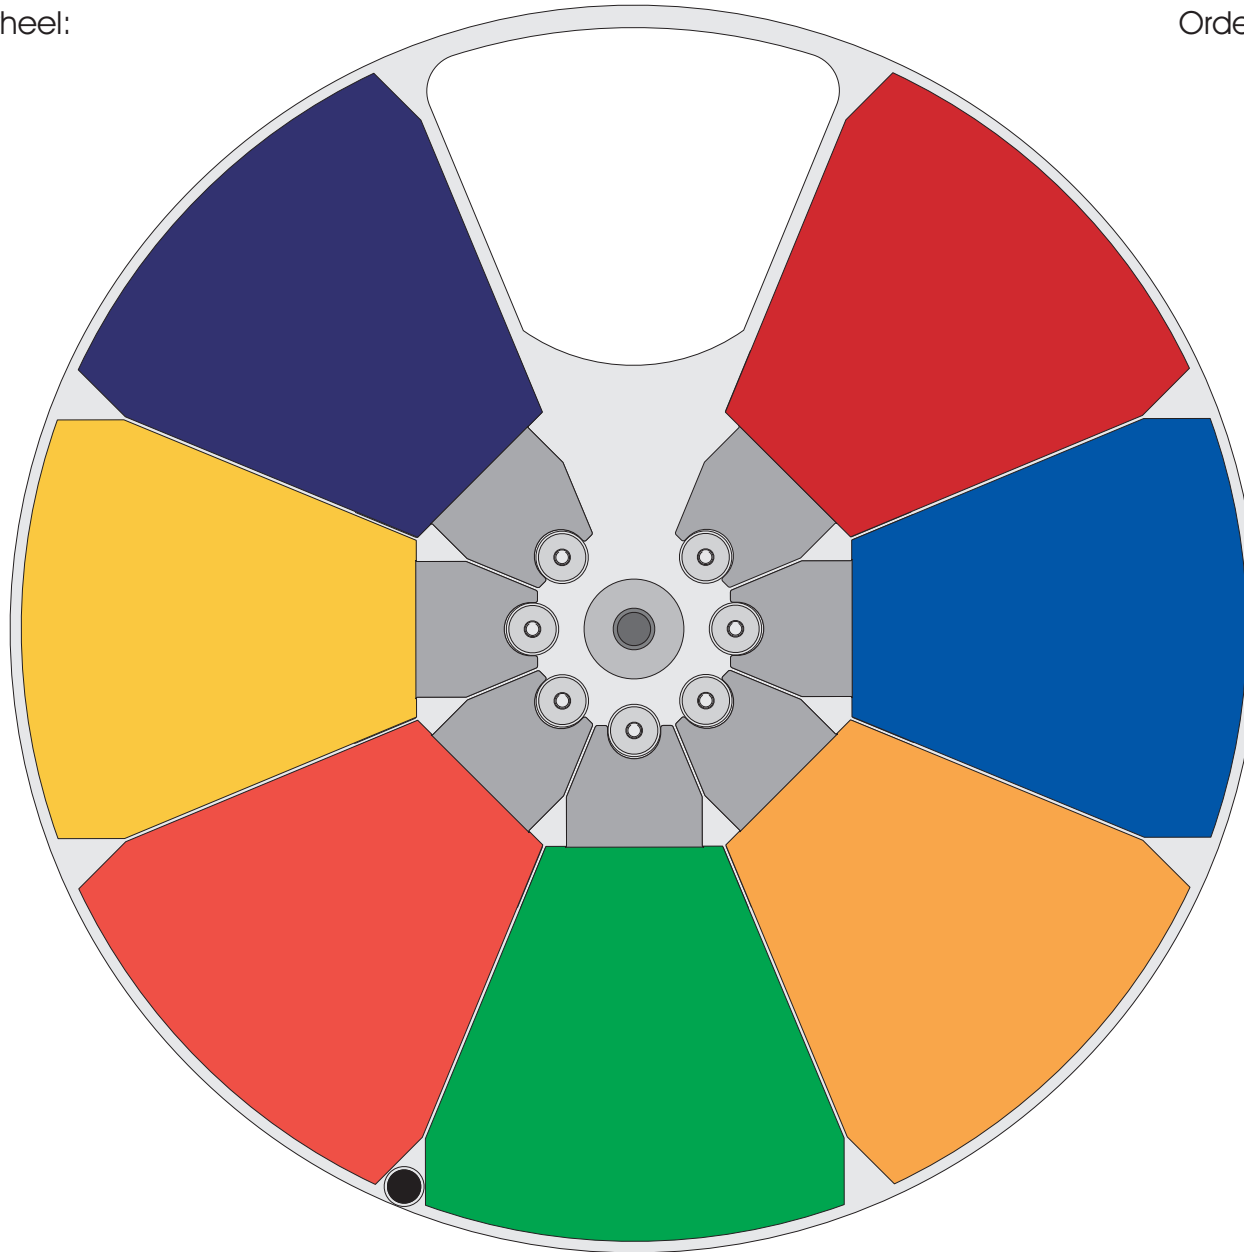

Ordering No. of assembled wheel:

99012470

Color 7+1 Robin 600E Wash

Ordering No. of clockwise from free:

99011881

99011882

99011884

99011883