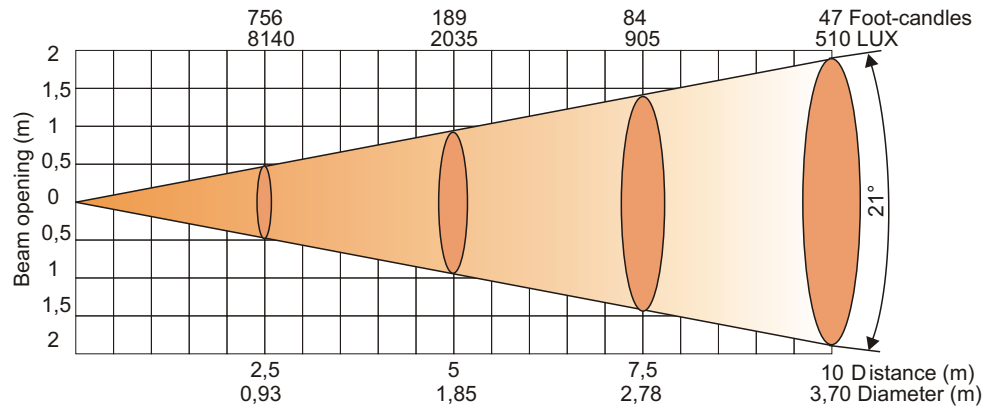

ColorMix 150^{AT} wash

Photometric Diagrams

Lamp: CDM-SA/T 150W/942

21° radiation angle

Distance=5m